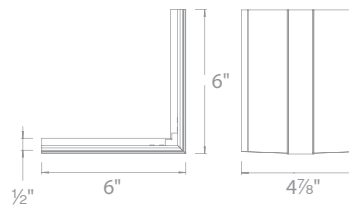

Lateral corner

LED-T-CTC1-WT

Includes diffuser

Perpendicular corner

LED-T-WTC1-WT

*Transitions between walls or wall to ceiling
Includes diffuser*

Outside corner

LED-T-WTW1-WT