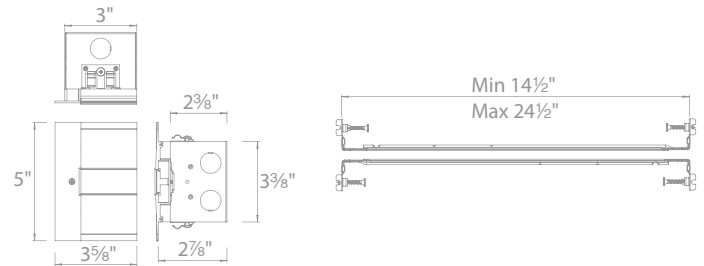

Fixture Type:

Catalog Number:

Project:

Location:

8 ft linear channel

LED-T-RCH1-WT

*Includes an end cap and diffuser
Can be field cut*

Power feed

LED-T-RBOX1-WT

*Includes a wiring box, two hanger bars,
two five-pin InvisiLED® adapters, an end cap and diffuser
The end cap may be placed on either side or be removed
Hanger bars may install on any side of the wiring box*