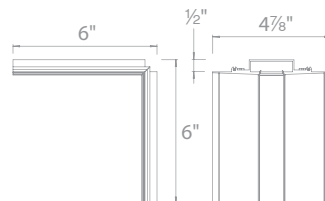

LED-T-____-WT

Example: **LED-T-WTW1-WT**

WAC Lighting
www.waclighting.com
Phone (800) 526.2588 • Fax (800) 526.2585

Headquarters/Eastern Distribution Center
44 Harbor Park Drive • Port Washington, NY 11050
Phone (516) 515.5000 • Fax (516) 515.5050

Western Distribution Center
1750 Archibald Avenue • Ontario, CA 91760
Phone (800) 526.2588 • Fax (800) 526.2585