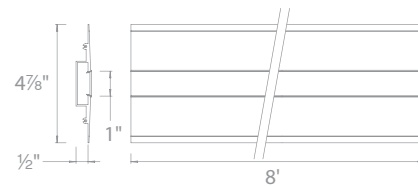

Fixture Type:

Catalog Number:

Project:

Location:

8 ft linear channel

LED-T-RCH1-WT

*Includes an end cap and diffuser
Can be field cut*

Power feed