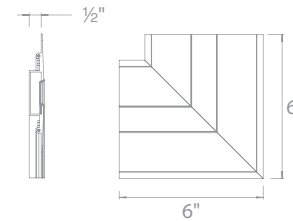

Perpendicular corner

LED-T-WTC1-WT

*Transitions between walls or wall to ceiling
Includes diffuser*