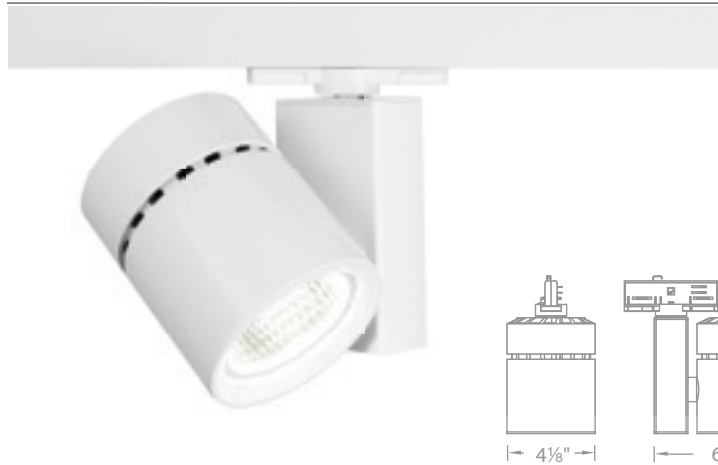

52W EXTERMINATOR II – model: 1052

LEDme® W Track Luminaire

WAC LIGHTING

Responsible Lighting®

Fixture Type:

Catalog Number:

Project:

Location:

PRODUCT DESCRIPTION

LEDme® Exterminator offers superior light output in a small, unobtrusive design. Developed for upscale residential and commercial environments.

FEATURES

- Energy Star® rated
- Accommodates one lens accessory and one glare control accessory
- Reflectors and LED modules can be purchased separately for alternative beam angles and color temperatures
- 365° horizontal rotation and 180° vertical aiming
- 80,000 hour rated life
- 5 year WAC Lighting product warranty

SPECIFICATIONS

- Construction:** Die-cast aluminum with removable front cap for easy change of lenses or accessories
- Power Consumption:** 52W
- Light Source:** High output COB LED
- Dimming:** 100%-1% Electronic Low Voltage
- Finish:** Powder coated Black, Platinum and White
- Standards:** ETL&cETL Listed, Energy Star® rated