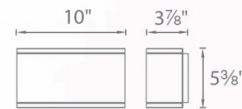

WAC LIGHTING

Tube

Wall Mount 3000K

Model & Size	Color Temp & CRI	Watt	Lumens	Finish
WS-W2609	3000K 90	16W	825	AL Brushed Aluminum
WS-W2610	3000K 90	30W	1525	BK Black BZ Bronze GH Graphite WT White

Fixture Type: _____

Catalog Number: _____

Project: _____

Location: _____

Example: **WS-W2609-AL**

DESCRIPTION

A curved contemporary look with impactful style. Perfect for illuminating the parameter of a home or creating a safe entryway to a building, the modern, minimalist Tube wall mount features a crescent profile. Crafted of aluminum with etched glass, this LED luminaire is offered in five handsome finishes and two energy-efficient LED configurations. Mounts upward or downward to suit nearly any exterior design scheme.

FEATURES

- Title 24 may not be available for all finishes, check for availability
- Driver concealed within the fixture
- 5 year warranty

SPECIFICATIONS

Construction:	Die-cast Aluminum
Power:	30W, 16W
Input:	120-277 VAC, 50/60Hz
Dimming:	ELV: 100-15%, 0-10V: 100-10%
Light Source:	Integrated LED
Rated Life:	70000 Hours
Mounting:	Mounts directly to junction box, Can be mounted on wall in all orientations
Finish:	Electrostatically Powder Coated White, Brushed Aluminum, Black, Bronze, Graphite
Operating Temp:	-40°F to 122°F (-40°C to 50°C)
Standards:	UL, cUL, Wet Location Listed, IP65, ADA, Title 24 JA8-2016 Compliant

FINISHES

LINE DRAWING

WS-W2610