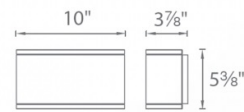

WAC LIGHTING

Tube

Wall Mount 3000K

Model & Size	Color Temp & CRI	Watt	Lumens	Finish
WS-W2609	3000K 90	16W	825	AL Brushed Aluminum
WS-W2610	3000K 90	30W	1525	BK Black BZ Bronze GH Graphite WT White

Fixture Type: _____

Catalog Number: _____

Project: _____

Location: _____

Example: **WS-W2609-AL**

DESCRIPTION

A curved contemporary look with impactful style. Perfect for illuminating the parameter of a home or creating a safe entryway to a building, the modern, minimalist Tube wall mount features a crescent profile. Crafted of aluminum with etched glass, this LED luminaire is offered in five handsome finishes and two energy-efficient LED configurations. Mounts upward or downward to suit nearly any exterior design scheme.

FEATURES

- Title 24 may not be available for all finishes, check for availability
- Driver concealed within the fixture
- 5 year warranty

SPECIFICATIONS

Construction:	Die-cast Aluminum
Power:	30W, 16W
Input:	120-277 VAC, 50/60Hz
Dimming:	ELV: 100-15%, 0-10V: 100-10%
Light Source:	Integrated LED
Rated Life:	70000 Hours
Mounting:	Mounts directly to junction box, Can be mounted on wall in all orientations
Finish:	Electrostatically Powder Coated White, Brushed Aluminum, Black, Bronze, Graphite
Operating Temp:	-40°F to 122°F (-40°C to 50°C)
Standards:	UL, cUL, Wet Location Listed, IP65, ADA, Title 24 JA8-2016 Compliant

FINISHES

LINE DRAWING

WS-W2609