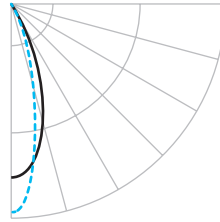

Model: H/L/J-LED207

AC LED Track Luminaire

WAC LIGHTING

Responsible Lighting®

APPLICATION PERFORMANCE – 3000K

0° Aiming Angle (ceiling to floor)

LED207-30 25° beam

Distance	FC	L	W
4 ft	79	1.8	1.8
6 ft	35	2.7	2.7
8 ft	20	3.5	3.5
10 ft	13	4.4	4.4

LED207-30 40° beam

FC	L	W
64	2.9	2.9
28	4.4	4.4
16	5.8	5.8
10	7.3	7.3

45° Aiming Angle (ceiling to wall)

LED207-30 25° beam

Distance	FC	L	W
4 ft	28	3.7	2.5
6 ft	12	5.6	3.8
8 ft	7	7.5	5.0
10 ft	4	9.3	6.3

LED207-30 40° beam

FC	L	W
23	6.7	4.1
10	10.1	6.2
6	13.4	8.2
4	16.8	10.3

PHOTOMETRY

— 40°
- - - 25°

WAC Lighting
www.waclighting.com
Phone (800) 526.2588 • Fax (800) 526.2585

Headquarters/Eastern Distribution Center
44 Harbor Park Drive • Port Washington, NY 11050
Phone (516) 515.5000 • Fax (516) 515.5050

Western Distribution Center
1750 Archibald Avenue • Ontario, CA 91760
Phone (800) 526.2588 • Fax (800) 526.2585