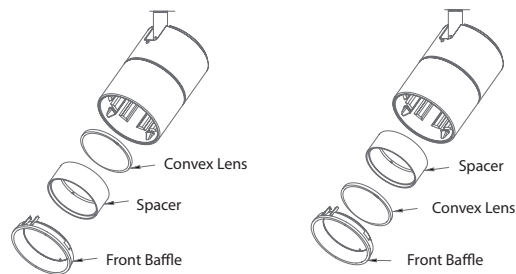

PRODUCT DESCRIPTION

LED207 track luminaire offers driverless AC LED technology and easy change of beam angles in field. Superior light output in a small, unobtrusive design. The high output LEDs outperform halogen 50W MR16. Developed for upscale residential and commercial environments.

BEAMSHIFT™ TECHNOLOGY

LED207 track luminaires come with BeamShift™, allowing in-field change of beam angle simply by changing the location of the lens with a simple flat-head screwdriver.

Flood 40° Configuration
Convex Lens located behind the spacer

Spot 25° Configuration
Convex Lens located in front of the spacer.

SPECIFICATIONS

Construction: Die-cast aluminum with removable PC lens cap for easy change of lenses or accessories

Finish: Black (BK) and White (WT) powder coat paint.