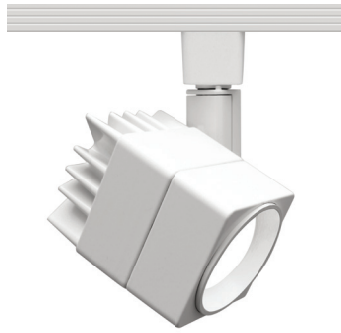

Model: H/L/J-LED207

AC LED Track Luminaire

WAC LIGHTING

Responsible Lighting®

Fixture Type:

Catalog Number:

Project:

Location:

PRODUCT DESCRIPTION

LED207 track luminaire offers driverless AC LED technology and easy change of beam angles in field. Superior light output in a small, unobtrusive design. The high output LEDs outperform halogen 50W MR16. Developed for upscale residential and commercial environments.

BEAMSHIFT™ TECHNOLOGY

LED207 track luminaires come with BeamShift™, allowing in-field change of beam angle simply by changing the location of the lens with a simple flat-head screwdriver.

Flood 40° Configuration
Convex Lens located behind the spacer

Spot 25° Configuration
Convex Lens located in front of the spacer.

SPECIFICATIONS

Construction: Die-cast aluminum with removable PC lens cap for easy change of lenses or accessories

Finish: Black (BK) and White (WT) powder coat paint.