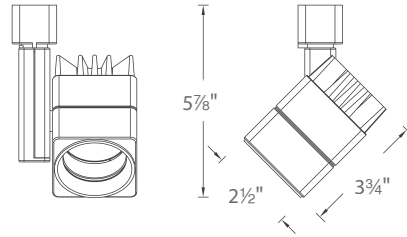

Model: H/L/J-LED207

AC LED Track Luminaire

WAC LIGHTING

Responsible Lighting®

Fixture Type:

Catalog Number:

Project:

Location:

PRODUCT DESCRIPTION

LED207 track luminaire offers driverless AC LED technology and easy change of beam angles in field. Superior light output in a small, unobtrusive design. The high output LEDs outperform halogen 50W MR16. Developed for upscale residential and commercial environments.

FEATURES

- Driverless AC LED technology
- Compact integrated design
- Easy change of beam angles in field
- Outperforms halogen 50W MR16
- Consistent high quality beam pattern
- Accommodates 1 lens accessory
- 360° horizontal and 90° vertical aiming
- 50,000 hour rated life
- 5 year WAC Lighting product warranty

BEAMSHIFT™ TECHNOLOGY

LED207 track luminaires come with BeamShift™, allowing in-field change of beam angle simply by changing the location of the lens with a simple flat-head screwdriver.