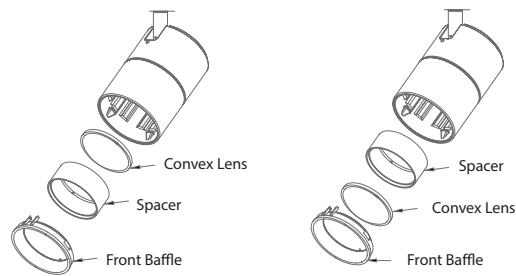

PRODUCT DESCRIPTION

LED208 track luminaire offers driverless AC LED technology and easy change of beam angles in field. Superior light output in a small, unobtrusive design. The high output LEDs outperform halogen 50W MR16. Developed for upscale residential and commercial environments.

BEAMSHIFT™ TECHNOLOGY

LED208 track luminaires come with BeamShift™, allowing in-field change of beam angle simply by changing the location of the lens with a simple flat-head screwdriver.

Flood 40° Configuration
Convex Lens located behind the spacer

Spot 25° Configuration
Convex Lens located in front of the spacer.

SPECIFICATIONS

Construction: Die-cast aluminum with removable PC lens cap for easy change of lenses or accessories

Finish: Antique Bronze (AB)