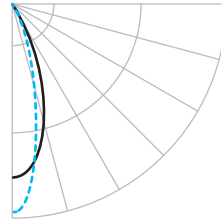

LED208-30 40° beam

FC	L	W
67	2.9	2.9
30	4.4	4.4
17	5.8	5.8
11	7.3	7.3

45° Aiming Angle (ceiling to wall)

LED208-30 25° beam

Distance	FC	L	W
4 ft	28	3.7	2.5
6 ft	13	5.6	3.8
8 ft	7	7.5	5.0
10 ft	5	9.3	6.3

LED208-30 40° beam

FC	L	W
24	6.7	4.1
11	10.1	6.2
6	13.4	8.2
4	16.8	10.3

PHOTOMETRY

— 40°
- - - 25°

WAC Lighting
www.waclighting.com
Phone (800) 526.2588 • Fax (800) 526.2585

Headquarters/Eastern Distribution Center
44 Harbor Park Drive • Port Washington, NY 11050
Phone (516) 515.5000 • Fax (516) 515.5050