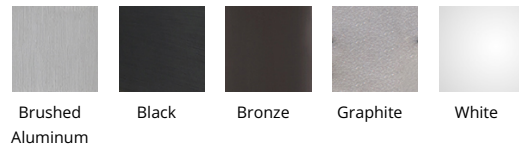

FINISHES:

LINE DRAWING: