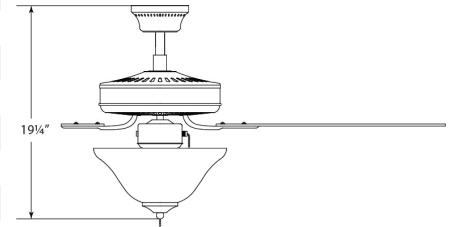

At a Glance

- Sturdy, Exquisite Construction
- Perfect Complement to Stainless-Steel Appliances, Bedroom, Living Room, Dining Room, Kitchen, and Many Other Indoor Areas
- High-Quality, Stunning Brushed Nickel—Extreme Durability and Top Quality Protection Against Scratches
- Outer Lacquer Finish Provides Attractive Sheen and Additional Protection Layer
- One FREE 3" Downrod (Included with Purchase)
- FREE Sloped Ceiling Canopy with Swivel (Up to 45 Degrees) (Included with Purchase) (Additional Sold Separately)
- FREE 78" Electrical Wire (Included with Purchase)
- Longer Interchangeable Downrods for Higher Ceilings Available (Optional) (Sold Separately) (NOTE: These downrods are standalone and cannot be added onto another. See accessory section for all downrod options.)
- Superior Quality High-Grade Silicon Steel—High Efficiency and Quiet Operation
- Fan Blade Rotation Direction Easily Reversible with Included Switch
- 3 Speeds (Fast, Medium, and Slow)
- Candelabra Base (E12)
- Compatible with All Dimmers
- Suitable for Dry Locations Only
- Heat-Resistant Components Safely Withstand Up to 40 Watts
- 3-Light Fixture (Light Kit with Bulbs Included)
- Individually Inspected for Quality Assurance
- UL Listed for Safety
- Enjoy Stunning Quality at a Great Price—Limited Lifetime Warranty