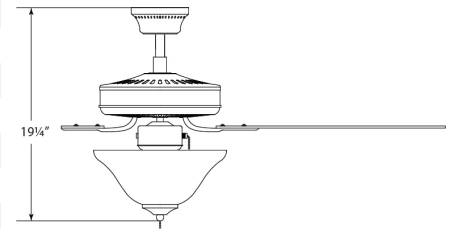

Specifications

Collection	Marti
Style	Traditional
Type of Lighting	Indoor Ceiling Lighting
Product Type	Ceiling Fan
Product Subtype	Hanging
Height (in.)	19.25
Width (in.)	52
Length or Extension/Projection (in.)	52
Finish	Antique Bronze
Main Material	Steel
Other Material	Rosewood / Walnut Reversible Fan Blades and Antique Bronze Light Kit with Bell-Shaped Alabaster Glass Bowl
Light Kit Model #	[Model # TBD] 3-Light Brushed Nickel Light Kit with Bell-Shaped Alabaster Glass Bowl
Light Kit Glass Model #	GS-125 Bell-Shaped Alabaster Glass Bowl (1 of 3 Pieces) for [Model # TBD] Light Kit

At a Glance

- Sturdy, Exquisite Construction
- Perfect Complement to Bedroom, Living Room, Dining Room, Kitchen, and Many Other Indoor Areas
- One FREE 3" Downrod (Included with Purchase)
- FREE Sloped Ceiling Canopy with Swivel (Up to 45 Degrees) (Included with Purchase) (Additional Sold Separately)
- FREE 78" Electrical Wire (Included with Purchase)
- Longer Interchangeable Downrods for Higher Ceilings Available (Optional) (Sold Separately) (*NOTE: These downrods are standalone and cannot be added onto one another. See accessory section for all downrod options.*)
- Superior Quality High-Grade Silicon Steel—High Efficiency and Quiet Operation
- Fan Blade Rotation Direction Easily Reversible with Included Switch
- 3 Speeds (Fast, Medium, and Slow)
- Candelabra Base (E12)
- Compatible with All Dimmers
- Suitable for Dry Locations Only
- Heat-Resistant Components Safely Withstand Up to 40 Watts
- 3-Light Fixture (Light Kit with Bulbs Included)
- Individually Inspected for Quality Assurance
- UL Listed for Safety
- Enjoy Stunning Quality at a Great Price—Limited Lifetime Warranty