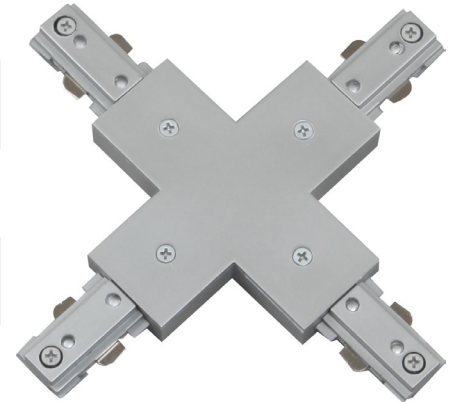

Because Lighting Speaks Volumes

V2716-20

Silver Gray "X" Connector for Volume Lighting 120V
1-Circuit/1-Neutral Track Systems

Catalog #:

Type:

Project:

Prepared By:

Description

This silver gray "X" connector is compatible with Volume Lighting 120V 1-circuit/1-neutral track systems V2702-20 (2 ft. track section), V2704-20 (4 ft. track section), V2706-20 (6 ft. track section), and V2708-20 (8 ft. track section). Suitable for dry locations only. Finished in silver gray.

Accessory 1 (Sold Separately)	V2702-20 2 ft. Silver Gray 120V 1-Circuit / 1-Neutral Track System / Section / Rail
Accessory 2 (Sold Separately)	V2704-20 4 ft. Silver Gray 120V 1-Circuit / 1-Neutral Track System / Section / Rail
Accessory 3 (Sold Separately)	V2706-20 6 ft. Silver Gray 120V 1-Circuit / 1-Neutral Track System / Section / Rail
Accessory 4 (Sold Separately)	V2708-20 8 ft. Silver Gray 120V 1-Circuit / 1-Neutral Track System / Section / Rail

Specifications

Type of Lighting	Indoor Track Connectors
Product Type	"X" Connector
Height (in.)	0.625
Width (in.)	7.0625
Length or Extension/Projection (in.)	7.0625
Finish	Silver Gray
Main Material	Steel Backing and Polymer/Plastic Decorative Parts
Installation Location	Dry
Compliances	RoHS Compliant
Safety Ratings	cULus Listed
Assembly	No Assembly Required