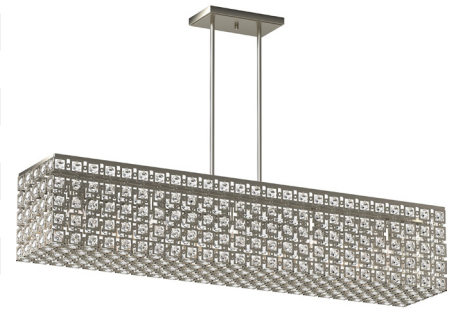

Catalog #:

Type:

Project:

Prepared By:

Description

This indoor elegant glam / glamorous square rectangle linear kitchen island downrod pendant chandelier features sparkling bejeweled glass diamond / jewels / crystals encased in elegant squares. Indulge in this piece's contemporary design. Beautifully finished with flawless nickel brushed to perfect symmetry by skilled craftsmen. Feel at ease with brushed nickel's lasting quality and stunning appearance. High-quality nickel provides phenomenal durability and an attractive gleam. Hard surface provides top quality protection against scratches. Easy maintenance—simply clean and polish to achieve an even more lustrous shine. Outer lacquer finish provides an attractive sheen and additional layer of protection. Suitable for dry locations. Perfect complement to stainless-steel appliances, foyers, entranceways, living rooms, dining rooms, kitchens, islands, bars, restaurants, bedrooms, studies, lobbies, hallways, and many other indoor areas.

Specifications

Style	Contemporary
Type of Lighting	Indoor Hanging Lighting
Product Type	Pendant Chandelier
Product Subtype	Linear, Kitchen Island
Height (in.)	9.5
Width (in.)	9.75
Length or Extension/Projection (in.)	47.25
Finish	Brushed Nickel
Main Material	Steel
Other Material	Glass Diamonds / Jewels / Crystals Encased in Elegant Squares
Light Direction	Downward