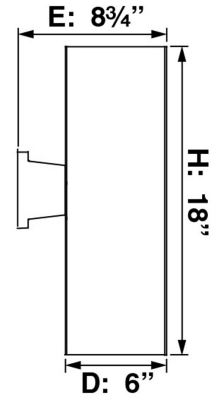

Surface Wall Mount

At a Glance

- Sturdy, Exquisite Construction
- 5-Year Limited Warranty on Integrated LEDs (Included with Purchase)
- Powder-Coated Aluminum Cylinder (Top Cover Includes Clear Glass)
- Perfect Complement to Indoor or Outdoor (With Top Cover Only, Included with Purchase) Spaces
- White Finish
- High-Quality, Corrosion-Resistant, and Rust-Resistant All-Aluminum
- Powder-Coated Hard Surface Provides Long-Lasting Color and Corrosion/Scratch Resistance
- Modern Design
- Go Green—Environmentally Friendly, Energy-Efficient Integrated LEDs
- Mounts Down Only (Included Top Cover Contains Clear Glass) (Bottom is Open/Uncovered)
- Clean, Minimal, and Solid Color Design Blends in Seamlessly with Surroundings and Existing Décor
- Open/Uncovered Bottom Helps Prevent Accumulation of Dust or Pests
- 1000 Lumens per LED (2000 Lumens Total)
- 3000K Color Temperature
- 80 CRI
- Dimmable (Flicker-Free TRIAC/ELV, 5% [120V Only])
- Enjoy Rain or Shine—Conveniently Suitable for Wet Locations (With Top Cover Only)
- Heat-Resistant Components Withstand Up to 15 Watts
- 2-Light Fixture (Integrated LEDs Included)
- Individually Inspected for Quality Assurance
- cULus Listed for Safety