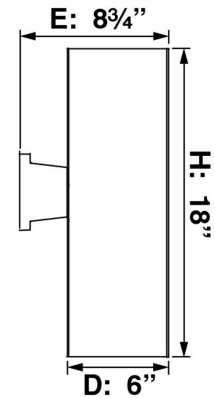

Surface Wall Mount

At a Glance

- Sturdy, Exquisite Construction
- 5-Year Limited Warranty on Integrated LEDs (Included with Purchase)
- Powder-Coated Aluminum Cylinder (Top Cover Includes Clear Glass)
- Perfect Complement to Indoor or Outdoor (With Top Cover Only, Included with Purchase) Spaces
- Black Finish
- High-Quality, Corrosion-Resistant, and Rust-Resistant All-Aluminum
- Powder-Coated Hard Surface Provides Long-Lasting Color and Corrosion/Scratch Resistance
- Modern Design
- Go Green—Environmentally Friendly, Energy-Efficient Integrated LEDs
- Mounts Down Only (Included Top Cover Contains Clear Glass) (Bottom is Open/Uncovered)
- Clean, Minimal, and Solid Color Design Blends in Seamlessly with Surroundings and Existing Décor
- Open/Uncovered Bottom Helps Prevent Accumulation of Dust or Pests
- 1000 Lumens per LED (2000 Lumens Total)
- 3000K Color Temperature
- 80 CRI
- Dimmable (Flicker-Free TRIAC/ELV, 5% [120V Only])
- Enjoy Rain or Shine—Conveniently Suitable for Wet Locations (With Top Cover Only)
- Heat-Resistant Components Withstand Up to 15 Watts
- 2-Light Fixture (Integrated LEDs Included)
- Individually Inspected for Quality Assurance
- cULUS Listed for Safety