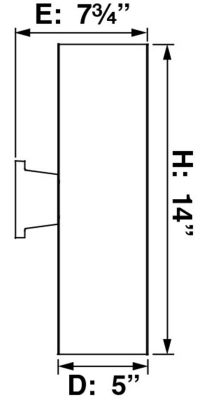

Light Direction Up and Down (One Uplight [Clear Glass Top Cover] and One Downlight)

Installation/Mounting Position Downward Only (Top of Cylinder Has Clear Glass) (Bottom of Cylinder is Open/Uncovered)

Surface Wall Mount

Specifications

Style	Modern
Type of Lighting	Indoor or Outdoor Wall Lighting
Product Type	Wall Mount
Product Subtype	Sconce
Height (in.)	14
Width (in.)	5
Length or Extension/Projection (in.)	7.75
Finish	White
Main Material	Formed & Welded, Powder-Coated All-Aluminum
Other Material	White Powder-Coated Aluminum Cylinder (Includes Top Cover with Clear Glass)