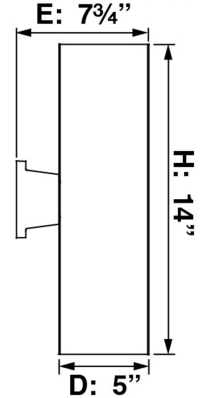

Surface Wall Mount

At a Glance

- Sturdy, Exquisite Construction
- 5-Year Limited Warranty on Integrated LEDs (Included with Purchase)
- Powder-Coated Aluminum Cylinder (Top Cover Includes Clear Glass)
- Perfect Complement to Indoor or Outdoor (With Top Cover Only, Included with Purchase) Spaces
- Black Finish
- High-Quality, Corrosion-Resistant, and Rust-Resistant All-Aluminum
- Powder-Coated Hard Surface Provides Long-Lasting Color and Corrosion/Scratch Resistance
- Modern Design
- Go Green—Environmentally Friendly, Energy-Efficient Integrated LEDs
- Mounts Down Only (Included Top Cover Contains Clear Glass) (Bottom is Open/Uncovered)
- Clean, Minimal, and Solid Color Design Blends in Seamlessly with Surroundings and Existing Décor
- Open/Uncovered Bottom Helps Prevent Accumulation of Dust or Pests
- 1000 Lumens per LED (2000 Lumens Total)
- 3000K Color Temperature
- 80 CRI
- Dimmable (Flicker-Free TRIAC/ELV, 5% [120V Only])
- Enjoy Rain or Shine—Conveniently Suitable for Wet Locations (With Top Cover Only)
- Heat-Resistant Components Withstand Up to 15 Watts
- 2-Light Fixture (Integrated LEDs Included)
- Individually Inspected for Quality Assurance
- cULus Listed for Safety