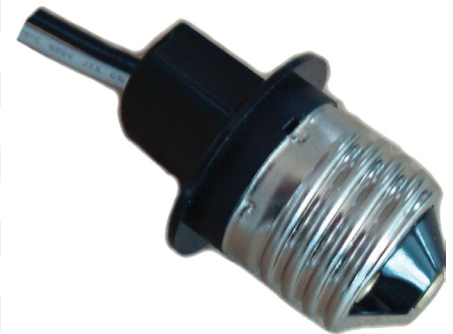

Specifications

Style	Traditional
Type of Lighting	Indoor or Outdoor Recessed Lighting
Product Type	Retrofit
Product Subtype	4" or 3" Round, Flanged
Height (in.)	2.5
Width (in.)	4.875
Length or Extension/Projection (in.)	4.875
Finish	White
Main Material	All-Aluminum Construction (Housing and Trim)

At a Glance

- Sturdy, Exquisite Construction
- 5-Year Limited Warranty on Integrated LED (Included with Purchase)
- Sealed White Frosted Acrylic Lens Cover and White Round Flanged Trim
- Perfect Complement to Indoor or Outdoor Spaces
- Solid White Finish
- High-Quality, Corrosion-Resistant, and Rust-Resistant All-Aluminum (Housing and Trim)
- Go Green—Environmentally Friendly, Energy-Efficient Integrated LED
- Compact Light Fits Easily in Small Spaces
- 650 Lumens
- 3000K Color Temperature
- 90 CRI
- Dimmable (10% of Output)
- Enjoy Rain or Shine—Conveniently Suitable for Wet Locations
- Features Ability to Start Up in Cold Weather (Operates From -20°C to 80°C)
- Heat-Resistant Components Withstand Up to 10 Watts
- 1-Light Fixture (Integrated LED Included)
- FREE Medium Base (E26) Adapter Included (Allows for Compatibility with Medium Base [E26] Recessed Downlights)
- Compatible with Non-Type IC (Insulation Must Be Kept 3" Away) or Type IC (Suitable for Direct Contact with Insulation) 4" or 3" Recessed Downlights
- Individually Inspected for Quality Assurance
- cULus Listed for Safety