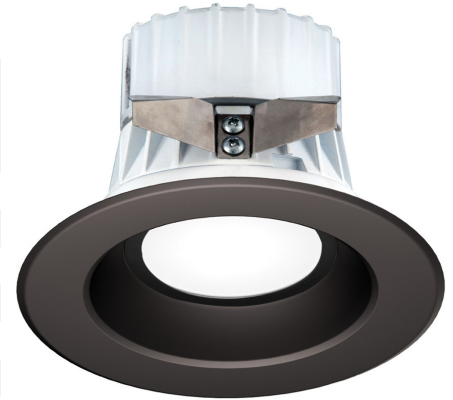

At a Glance

- Sturdy, Exquisite Construction
- 5-Year Limited Warranty on Integrated LED (Included with Purchase)
- Sealed White Frosted Acrylic Lens Cover and Antique Bronze Round Flanged Trim
- Perfect Complement to Indoor or Outdoor Spaces
- Sophisticated Antique Bronze Finish
- High-Quality, Corrosion-Resistant, and Rust-Resistant All-Aluminum (Housing and Trim)
- Go Green—Environmentally Friendly, Energy-Efficient Integrated LED
- Compact Light Fits Easily in Small Spaces
- 650 Lumens
- 3000K Color Temperature
- 90 CRI
- Dimmable (10% of Output)
- Enjoy Rain or Shine—Conveniently Suitable for Wet Locations
- Features Ability to Start Up in Cold Weather (Operates From -20°C to 80°C)
- Heat-Resistant Components Withstand Up to 10 Watts
- 1-Light Fixture (Integrated LED Included)
- FREE Medium Base (E26) Adapter Included (Allows for Compatibility with Medium Base [E26] Recessed Downlights)
- Compatible with Non-Type IC (Insulation Must Be Kept 3" Away) or Type IC (Suitable for Direct Contact with Insulation) 4" or 3" Recessed Downlights
- Individually Inspected for Quality Assurance
- cULus Listed for Safety