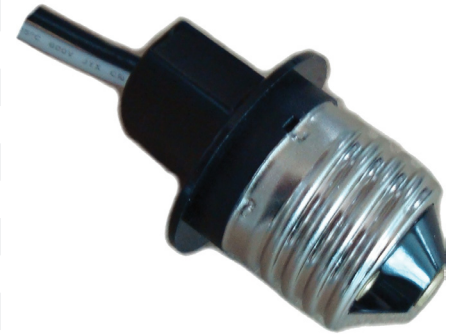

At a Glance

- Sturdy, Exquisite Construction
- 5-Year Limited Warranty on Integrated LED (Included with Purchase)
- Sealed White Frosted Acrylic Lens Cover and Antique Bronze Round Flanged Trim
- Perfect Complement to Indoor or Outdoor Spaces
- Sophisticated Antique Bronze Finish
- High-Quality, Corrosion-Resistant, and Rust-Resistant All-Aluminum (Housing and Trim)
- Go Green—Environmentally Friendly, Energy-Efficient Integrated LED
- Compact Light Fits Easily in Small Spaces
- 650 Lumens
- 3000K Color Temperature
- 90 CRI
- Dimmable (10% of Output)
- Enjoy Rain or Shine—Conveniently Suitable for Wet Locations
- Features Ability to Start Up in Cold Weather (Operates From -20°C to 80°C)
- Heat-Resistant Components Withstand Up to 10 Watts
- 1-Light Fixture (Integrated LED Included)
- FREE Medium Base (E26) Adapter Included (Allows for Compatibility with Medium Base [E26] Recessed Downlights)
- Compatible with Non-Type IC (Insulation Must Be Kept 3" Away) or Type IC (Suitable for Direct Contact with Insulation) 4" or 3" Recessed Downlights
- Individually Inspected for Quality Assurance
- cULus Listed for Safety