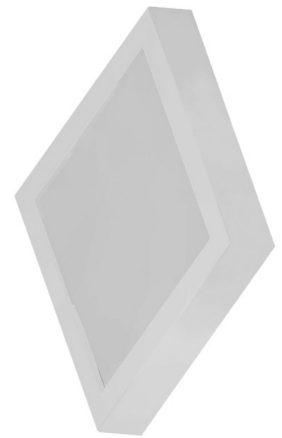

Specifications

Style	Modern
Type of Lighting	Indoor Ceiling Lighting or Wall Lighting
Product Type	Ceiling Fixture or Wall Mount
Product Subtype	Mini, Flush Mount, Convertible (Ceiling or Wall Mount), Sconce (When Wall-Mounted)
Height (in.)	1
Width (in.)	8
Length or Extension/Projection (in.)	8
Finish	White
Main Material	Steel
Other Material	White Acrylic Square Lens

At a Glance

- Sturdy, Exquisite Construction
- 5-Year Limited Warranty on Integrated LED (Included with Purchase)
- White Acrylic Square Lens
- Perfect Complement to Kitchens, Bedrooms, Living Rooms, Hallways, Restaurants, and Many Other Indoor Areas
- Solid White Finish
- Modern Design
- Go Green—Environmentally Friendly, Energy-Efficient Integrated LED
- Convertible Fixture Can Install as a Ceiling Fixture Flush Mount or Wall Mount Sconce
- Americans with Disabilities Act Compliant (ADA Compliant) (When Wall-Mounted Only)
- Thin Profile: 1 in. Height
- Compact Light Fits Easily in Small Spaces
- 850 Lumens
- 3000K Color Temperature
- 90 CRI
- Dimmable (TRIAC/ELV, 10% [120V Only])
- Suitable for Dry Locations Only
- Heat-Resistant Components Withstand Up to 14 Watts
- 1-Light Fixture (Integrated LED Included)
- Individually Inspected for Quality Assurance
- UL Listed for Safety