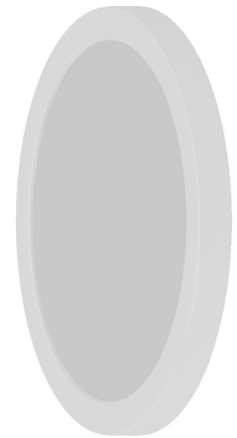

# V7054-6

1-Light Integrated LED Indoor White Convertible Disc / Circle Flush Mount Ceiling Fixture, Wall Mount, or Wall Sconce with White Acrylic Circle Lens

Catalog #:

Type:

Project:

Prepared By:

## Description

This integrated LED indoor white convertible disc / circle flush mount ceiling fixture, wall mount, or wall sconce features a white acrylic circle lens. Go green and save big. Energy-efficient LED is environmentally friendly and requires substantially less electricity to maintain, passing down cost-cutting savings to you. Enjoy this piece's sleek, modern design. Profile is super thin—only 1 in. in height. When wall-mounted, this fixture is Americans with Disabilities Act compliant / ADA compliant. Perfect complement to kitchens, bedrooms, living rooms, hallways, restaurants, and many other indoor areas. Suitable for dry locations only. Finished in solid white. Feel confident in a quality product. Integrated LED comes with a 5-year limited warranty.

## Specifications

Style	Modern
Type of Lighting	Indoor Ceiling Lighting or Wall Lighting
Product Type	Ceiling Fixture or Wall Mount
Product Subtype	Flush Mount, Convertible (Ceiling or Wall Mount), Sconce (When Wall-Mounted)
Height (in.)	1
Width (in.)	12
Length or Extension/Projection (in.)	12
Finish	White
Main Material	Steel
Other Material	White Acrylic Circle Lens