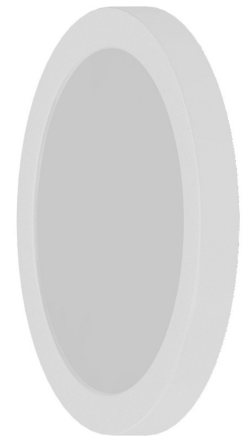

Specifications

Style	Modern
Type of Lighting	Indoor Ceiling Lighting or Wall Lighting
Product Type	Ceiling Fixture or Wall Mount
Product Subtype	Mini, Flush Mount, Convertible (Ceiling or Wall Mount), Sconce (When Wall-Mounted)
Height (in.)	1
Width (in.)	10
Length or Extension/Projection (in.)	10
Finish	White
Main Material	Steel
Other Material	White Acrylic Circle Lens

At a Glance

- Sturdy, Exquisite Construction
- 5-Year Limited Warranty on Integrated LED (Included with Purchase)
- White Acrylic Circle Lens
- Perfect Complement to Kitchens, Bedrooms, Living Rooms, Hallways, Restaurants, and Many Other Indoor Areas
- Solid White Finish
- Modern Design
- Go Green—Environmentally Friendly, Energy-Efficient Integrated LED
- Convertible Fixture Can Install as a Ceiling Fixture Flush Mount or Wall Mount Sconce
- Americans with Disabilities Act Compliant (ADA Compliant) (When Wall-Mounted Only)
- Thin Profile: 1 in. Height
- Compact Light Fits Easily in Small Spaces
- 1050 Lumens
- 3000K Color Temperature
- 90 CRI
- Dimmable (TRIAC/ELV, 10% [120V Only])
- Suitable for Dry Locations Only
- Heat-Resistant Components Withstand Up to 17 Watts
- 1-Light Fixture (Integrated LED Included)
- Individually Inspected for Quality Assurance
- UL Listed for Safety