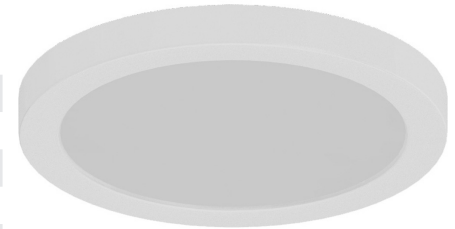

Specifications

Style	Modern
Type of Lighting	Indoor Ceiling Lighting or Wall Lighting
Product Type	Ceiling Fixture or Wall Mount
Product Subtype	Mini, Flush Mount, Convertible (Ceiling or Wall Mount), Sconce (When Wall-Mounted)
Height (in.)	1
Width (in.)	10
Length or Extension/Projection (in.)	10
Finish	White
Main Material	Steel
Other Material	White Acrylic Circle Lens

At a Glance

- Sturdy, Exquisite Construction
- 5-Year Limited Warranty on Integrated LED (Included with Purchase)
- White Acrylic Circle Lens
- Perfect Complement to Kitchens, Bedrooms, Living Rooms, Hallways, Restaurants, and Many Other Indoor Areas
- Solid White Finish
- Modern Design
- Go Green—Environmentally Friendly, Energy-Efficient Integrated LED
- Convertible Fixture Can Install as a Ceiling Fixture Flush Mount or Wall Mount Sconce
- Americans with Disabilities Act Compliant (ADA Compliant) (When Wall-Mounted Only)
- Thin Profile: 1 in. Height
- Compact Light Fits Easily in Small Spaces
- 1050 Lumens
- 3000K Color Temperature
- 90 CRI
- Dimmable (TRIAC/ELV, 10% [120V Only])
- Suitable for Dry Locations Only
- Heat-Resistant Components Withstand Up to 17 Watts
- 1-Light Fixture (Integrated LED Included)
- Individually Inspected for Quality Assurance
- UL Listed for Safety