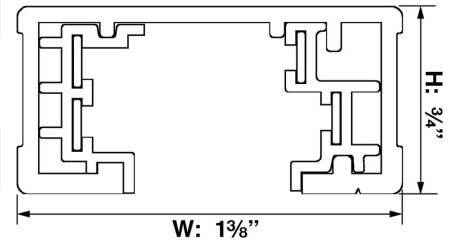

Total Electrical Capacity (Amps)	40
Voltage (Volts)	120V
Compliances	RoHS Compliant
Safety Ratings	cULus Listed
Assembly	No Assembly Required
Accessory 1 (Sold Separately)	V2718-20 Silver Gray Monopoint Canopy (.4375" H x 5" Dia.)
Accessory 2 (Sold Separately)	V2721-20 Steel T-Bar Clip
Accessory 3 (Sold Separately)	V2723-20 Silver Gray Pendant Track Adapter / Cord Pendant Adapter (1.4375" H x 1.375" W x 1.4375" L)
Accessory 4 (Sold Separately)	V2751-20 Silver Gray Live End Connector / Conduit Connector (.625" H x 1.375" W x 4.25" L)
Accessory 5 (Sold Separately)	V2752-20 Silver Gray Mini Joiner / Mini Straight Connector (.75" H x 1.875" W x 3.1875" L)
Accessory 6 (Sold Separately)	V2754-20 Silver Gray "L" Connector (90°) (.625" H x 4.25" W x 4.25" L)
Accessory 7 (Sold Separately)	V2755-20 Silver Gray Live End J-Box Feed / Live End Connector (.625" H x 4.25" W x 5.75" L)
Accessory 8 (Sold Separately)	V2756-20 Silver Gray "T" Connector (.625" H x 4.25" W x 7.0625" L)
Accessory 9 (Sold Separately)	V2757-20 Silver Gray Floating Canopy / Floating Connector (2.625" H x 4.25" W x 4.25" L)
Accessory 10 (Sold Separately)	V2758-20 Silver Gray "X" Connector (.625" H x 7.0625" W x 7.0625" L)
Accessory 11 (Sold Separately)	V2791-20 12" Silver Gray Extension Wand
Accessory 12 (Sold Separately)	V2792-20 24" Silver Gray Extension Wand
Accessory 13 (Sold Separately)	V2793-20 36" Silver Gray Extension Wand
Accessory 14 (Sold Separately)	V2794-20 48" Silver Gray Extension Wand
Accessory 15 (Sold Separately)	V2795-20 18" Silver Gray Extension Wand

## Specifications

Type of Lighting	Indoor Track Systems
Product Type	Track Section / Track Rail
Product Subtype	120V 2-Circuit/1-Neutral
Height (in.)	0.75
Width (in.)	1.375
Length or Extension/Projection (in.)	24
Finish	Silver Gray
Main Material	Extruded Aluminum
Installation Location	Dry
Number of Circuits	2
Electrical Capacity per Circuit (Amps)	20