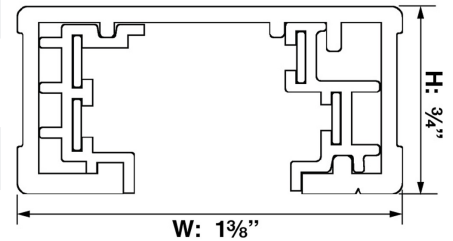

# V2762-5

2 ft. 120V 2-Circuit/1-Neutral Black Aluminum Linear Track System / Rail / Section

Catalog #:

Type:

Project:

Prepared By:

Total Electrical Capacity (Amps)	40
Voltage (Volts)	120V
Compliances	RoHS Compliant
Safety Ratings	cULus Listed
Assembly	No Assembly Required
Accessory 1 (Sold Separately)	V2718-5 Black Monopoint Canopy (.4375" H x 5" Dia.)
Accessory 2 (Sold Separately)	V2721-5 Steel T-Bar Clip
Accessory 3 (Sold Separately)	V2723-5 Black Pendant Track Adapter / Cord Pendant Adapter (1.4375" H x 1.375" W x 1.4375" L)
Accessory 4 (Sold Separately)	V2751-5 Black Live End Connector / Conduit Connector (.625" H x 1.375" W x 4.25" L)
Accessory 5 (Sold Separately)	V2752-5 Black Mini Joiner / Mini Straight Connector (.75" H x 1.875" W x 3.1875" L)
Accessory 6 (Sold Separately)	V2754-5 Black "L" Connector (90°) (.625" H x 4.25" W x 4.25" L)
Accessory 7 (Sold Separately)	V2755-5 Black Live End J-Box Feed / Live End Connector (.625" H x 4.25" W x 5.75" L)
Accessory 8 (Sold Separately)	V2756-5 Black "T" Connector (.625" H x 4.25" W x 7.0625" L)
Accessory 9 (Sold Separately)	V2757-5 Black Floating Canopy / Floating Connector (2.625" H x 4.25" W x 4.25" L)
Accessory 10 (Sold Separately)	V2758-5 Black "X" Connector (.625" H x 7.0625" W x 7.0625" L)
Accessory 11 (Sold Separately)	V2791-5 12" Black Extension Wand
Accessory 12 (Sold Separately)	V2792-5 24" Black Extension Wand
Accessory 13 (Sold Separately)	V2793-5 36" Black Extension Wand
Accessory 14 (Sold Separately)	V2794-5 48" Black Extension Wand
Accessory 15 (Sold Separately)	V2795-5 18" Black Extension Wand

## Specifications

Type of Lighting	Indoor Track Systems
Product Type	Track Section / Track Rail
Product Subtype	120V 2-Circuit/1-Neutral
Height (in.)	0.75
Width (in.)	1.375
Length or Extension/Projection (in.)	24
Finish	Black
Main Material	Extruded Aluminum
Installation Location	Dry
Number of Circuits	2
Electrical Capacity per Circuit (Amps)	20