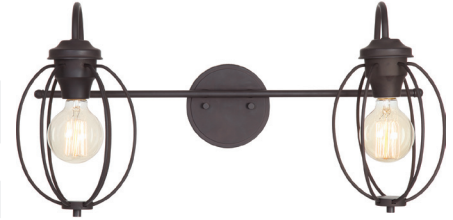

V6262-79

Prelude 2-Light Indoor Antique Bronze Bath or Vanity Wall Mount

Catalog #:

Type:

Project:

Prepared By:

Because Lighting Speaks Volumes

Description

Introducing this indoor bath or vanity wall mount, inspired by cozy city living. Elegant caged motif is a perfect complement to lofts or other indoor areas. The essence of form and function—solid frame with clean, wired lines express grace and power. Dazzling vintage filaments are a perfect complement to this piece. Evoke nostalgic beauty and showcase a unique, electrifying look by pairing this piece with antique light bulbs (sold separately). This fixture is conveniently compatible with all antique light bulbs with a standard medium base. Delight in transitional design that complements surroundings and décor with the best of both modern and traditional elements. This versatile light can conveniently mount up or down. Install upwards for an uplight configuration or downwards for a downlight configuration. Suitable for both damp or dry locations. Flawlessly and evenly finished in rich antique bronze. Complements bathrooms, vanity, living rooms, hallways, restaurants, and many other indoor areas. Own stunning vintage-industrial chic—own this exquisite piece today.

Accessory 1 (Sold Separately) L-Q1 Antique Bulb (Edison Bulb) with Vintage Filaments (2.25" W x 5.25" H) (40W) (Medium Base (E26))

Accessory 2 (Sold Separately) L-Q2 Antique Bulb (Edison Bulb) with Vintage Filaments (2.5" W x 5.5" H) (40W) (Medium Base (E26))

Accessory 3 (Sold Separately) L-Q4 Antique Bulb (Orb Sphere Globe Bulb) with Vintage Filaments (3.25" W x 4.75" H) (60W) (Medium Base (E26))

Specifications

Collection	Prelude
Style	Transitional
Type of Lighting	Indoor Wall Lighting
Product Type	Wall Mount
Height (in.)	12.25
Width (in.)	24.5
Length or Extension/Projection (in.)	9.5
Finish	Antique Bronze
Main Material	Steel
Shade Direction	Depends on Fixture Installation (Fixture Can Mount Upward or Downward)