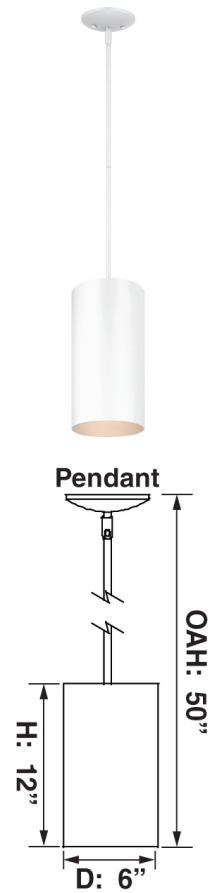

# V9606-6

1-Light White Outdoor Cylinder Mini Pendant

Prepared By:

Project:

Type:

Location:

## Description

Sleek, modern outdoor cylinder mini pendant with a professional look. Showcases simple upscale design and encased in top-quality rounded cylindrical frame composed of high-quality aluminum, a corrosion-resistant material. Feel at ease with aluminum's high resilience, lasting quality, and inability to rust. Heat-resistant components safely withstand up to 100 watts. Power-coated hard surface provides phenomenal long-lasting color and exceptional corrosion/scratch resistance. Conveniently suitable for damp locations. Feel confident in your choice of elegant simplicity. Delight in clean, minimal, and solid color design that blends in seamlessly with surroundings and existing décor. Offers remarkable versatility for exterior and interior design. A stunning piece that imparts a fresh, rejuvenating, and open atmosphere both outside and within. Change up your exterior spaces with this look, or be unique—bring the outdoor look indoors. Open/uncovered bottom provides convenient access to light bulbs for quick and easy replacement and helps prevent accumulation of dust or pests. Flawlessly and evenly finished in immaculate, solid white. Modernize your spaces with this smart, bold piece.

## Specifications

Style	Modern
Type of Lighting	Indoor or Outdoor Hanging Lighting
Product Type	Pendant
Product Subtype	Mini
Height (in.)	12
Width (in.)	6
Length or Extension/Projection (in.)	6
Finish	White
Main Material	Aluminum
Light Direction	Down
Installation/Mounting Position	Downward
Downrod Stems Included?	Yes
Downrod Model #	0090-6