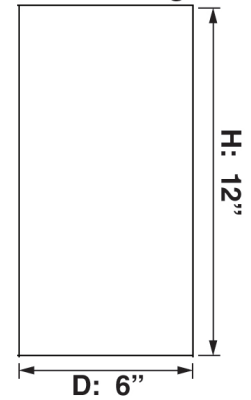

Because Lighting Speaks Volumes

V9616-6

1-Light White Flush Mount Outdoor Cylinder Ceiling Fixture

Prepared By:

Project:

Type:

Location:

Description

Surface Ceiling Mount

Specifications

Style	Modern
Type of Lighting	Indoor or Outdoor Ceiling Lighting
Product Type	Ceiling Fixture
Product Subtype	Flush Mount
Height (in.)	12
Width (in.)	6
Length or Extension/Projection (in.)	6
Finish	White
Main Material	Aluminum
Light Direction	Down
Installation/Mounting Position	Downward
Location	Damp
Light #	1