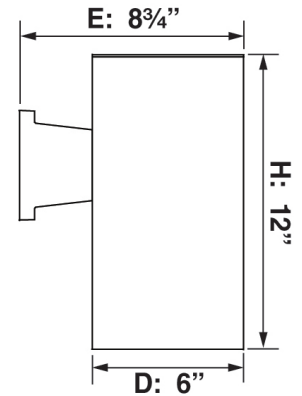

Because Lighting Speaks Volumes

V9626-6

1-Light White Outdoor Cylinder Wall Mount Sconce

Prepared By:

Project:

Type:

Location:

Description

Mounting Deck Shape	Square
Location	Damp
Light #	1
Watts per Light	250
Total Wattage	250
Light Bulb Included?	No
Dimmable?	Yes
Base	Medium Base (E26)
Voltage	120V
Safety Ratings	UL Listed
Compliances	RoHS Compliant FCC Compliant
Assembly	Assembly Required

Surface Wall Mount

Specifications

Style	Modern
Type of Lighting	Indoor or Outdoor Wall Lighting
Product Type	Wall Mount
Product Subtype	Sconce
Height (in.)	12
Width (in.)	6
Length or Extension/Projection (in.)	8.75
Finish	White
Main Material	Aluminum
Light Direction	Down
Installation/Mounting Position	Downward
Mounting Deck Height (in.)	5
Mounting Deck Width (in.)	5