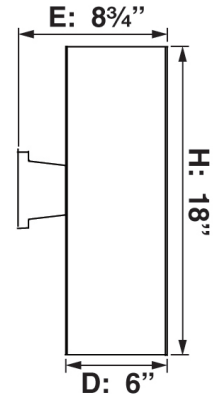

Because Lighting Speaks Volumes

V9636-6

2-Light White Outdoor Cylinder Wall Mount Sconce

Prepared By:

Project:

Type:

Location:

Description

Mounting Deck Shape	Square
Location	Damp (Without Top Cover)
	Wet (With Top Cover Only) (Top Cover Sold Separately)
Light #	2
Watts per Light	250
Total Wattage	500
Light Bulb Included?	No
Dimmable?	Yes
Base	Medium Base (E26)
Voltage	120V
Safety Ratings	UL Listed
Compliances	RoHS Compliant FCC Compliant
Assembly	Assembly Required
Accessory 1 (Sold Separately)	0966-6 6" White Top Cover

Surface Wall Mount

Specifications

Style	Modern
Type of Lighting	Indoor or Outdoor Wall Lighting
Product Type	Wall Mount
Product Subtype	Sconce
Height (in.)	18
Width (in.)	6
Length or Extension/Projection (in.)	8.75
Finish	White
Main Material	Aluminum
Light Direction	Up/Down
Installation/Mounting Position	Downward
Mounting Deck Height (in.)	5
Mounting Deck Width (in.)	5