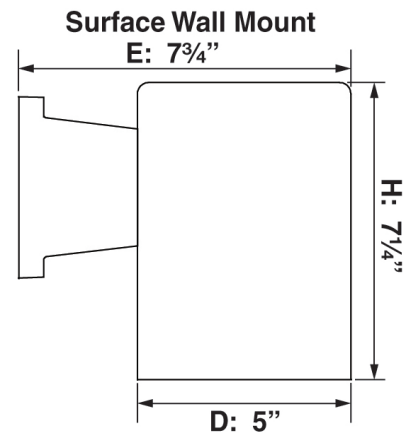

Because Lighting Speaks Volumes

V9625-6

1-Light White Outdoor Cylinder Wall Mount Sconce

Prepared By:

Project:

Type:

Location:

Description

Mounting Deck Shape	Square
Location	Damp
Light #	1
Watts per Light	75
Total Wattage	75
Light Bulb Included?	No
Dimmable?	Yes
Base	Medium Base (E26)
Voltage	120V
Safety Ratings	UL Listed
Compliances	RoHS Compliant FCC Compliant
Assembly	Assembly Required

Specifications

Style	Modern
Type of Lighting	Indoor or Outdoor Wall Lighting
Product Type	Wall Mount
Product Subtype	Sconce
Height (in.)	7.25
Width (in.)	5
Length or Extension/Projection (in.)	7.75
Finish	White
Main Material	Aluminum
Light Direction	Down
Installation/Mounting Position	Downward
Mounting Deck Height (in.)	5
Mounting Deck Width (in.)	5