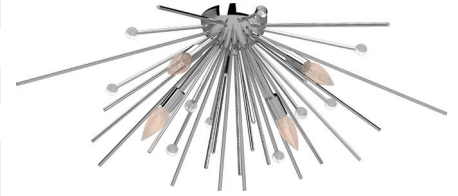

Specifications

Collection	Alice
Style	Contemporary
Type of Lighting	Indoor Ceiling Lighting
Product Type	Ceiling Fixture
Product Subtype	Flush Mount
Height (in.)	9.25
Width (in.)	29
Length or Extension/Projection (in.)	29
Finish	Polished Nickel
Main Material	Steel
Installation/Mounting Position	Downward
Location	Dry

At a Glance

- Sturdy, Exquisite Construction
- Attractive Sputnik Candelabra
- Candelabra Base (E12)
- Heat-Resistant Components Safely Withstand Up to 40 Watts
- 4-Light Fixture (Bulbs Not Included)
- Compatible with All Dimmers
- Individually Inspected for Quality Assurance
- UL Rated for Safety