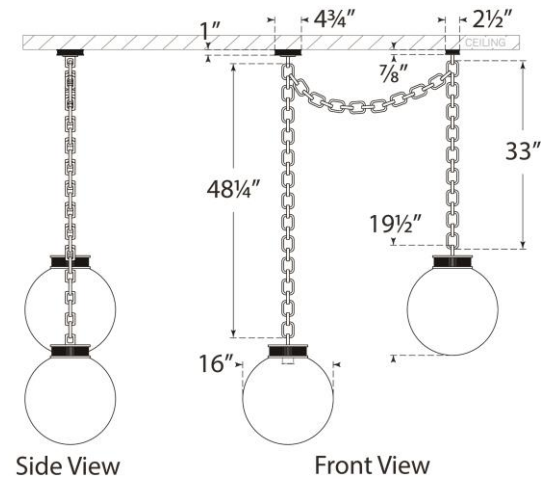

Bellamy 2 Light Statement Chain 16" Globe Chandelier
Item # MF 5412PWT-CG

Designer: Marie Flanigan

Fixture Height: 19.25"

Width: 41"

Canopy: 4.75" Round

Finishes: PWT, SB, SB/BZ

Glass Options: CG, WG

Socket: 2 - E26 Keyless

Wattage: 2 - 8.5 LED G30

Weight: 28 Pounds

Note: UL Only | Includes 113" of Chain