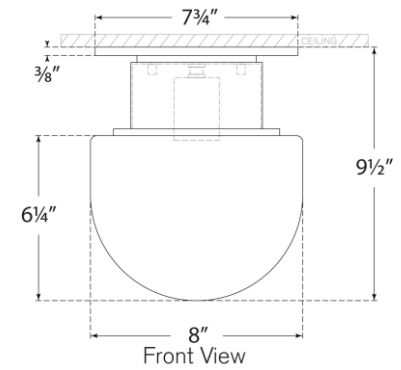

TEAR SHEET

Callan 8" Flush Mount  
Item # CHC 4040AB-WG

Designer: Chapman & Myers

Height: 9.5"

Width: 8"

Canopy: 7.75" Round

Finishes: AB, BZ, PN

Glass Options: WG

Socket: E26 Keyless

Wattage: 15 LED A19

Weight: 8 Pounds

Note: UL Only

Bottom View