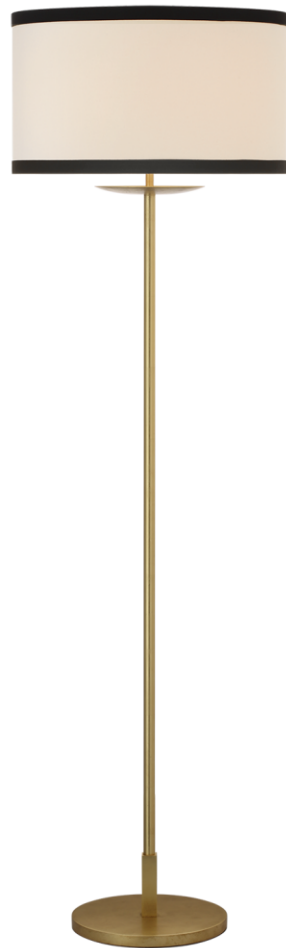

TEAR SHEET

Walker 58" Cordless Floor Lamp

Item # KS 1069G-L/BL-CL

Designer: kate spade new york

Height: 58"

Width: 17"

Base: 10" Round

Finishes: BSL, G, LC

Shade Treatments: L, NL

Shade Details: 17" x 17" x 10"

Lightsource: Rechargeable LED w/ Touch Dimmer

Wattage: 4.6w (200 - 750lm)

Weight: 18 Pounds

Note: Rechargeable Custom LED Lightsource and Charging Cord Included