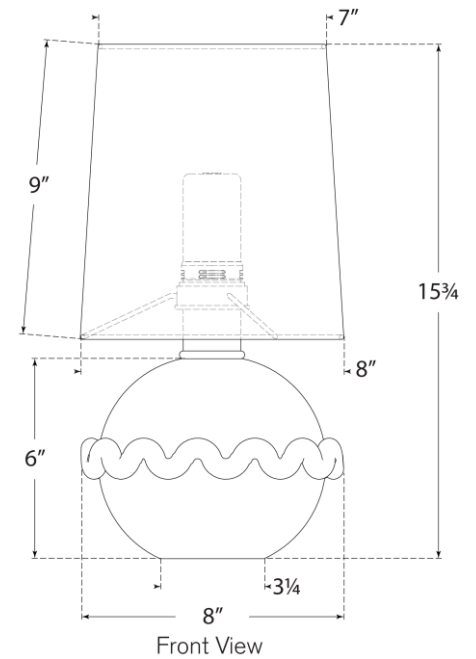

TEAR SHEET

Breslin 16" Cordless Accent Lamp

Item # ARN 3905CG-L-CL

Designer: AERIN

Height: 15.75"

Width: 8"

Base: 3.25" Round

Finishes: CG

Shade Treatments: L

Shade Details: 7" x 8" x 9"

Lightsource: Rechargeable LED w/ Touch Dimmer

Wattage: 1.7w (60 - 250lm)

Weight: 16 Pounds

Note: Rechargeable Custom LED Lightsource and Charging Cord Included

Top View

Front View