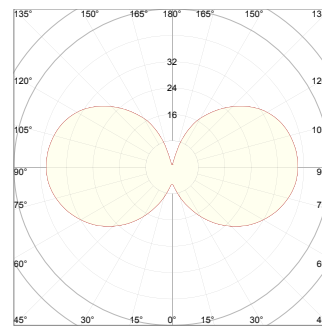

# Candelabra (E12) Torpedo Clear

4 W / 350 LM / 3000K

## SPECIFICATIONS

PHYSICAL	
Diameter	1.375"
Height	4.25"
Glass Shape	Torpedo
Base	Candelabra (E12)
Materials	Glass, Nickel
Glass Finish	Clear
Weight	0.05 lbs
Max Ambient Temp.	40°C
IP Rating	IP65
ELECTRICAL	
Power	4 W
Current	0.045 A
Voltage	120 V
Frequency	60 Hz
Power Factor	≥0.9
Efficacy	87.5 lm/W
Lifetime	15000 hrs
Dimmability	<3% (depending on the dimmer)
ILLUMINATION	
CCT	3000K
Lumens	350 lm
Incandescent Equiv.	40 W
Flicker	Flicker Free
Beam Spread	320°
Light Source	LED
CRI	≥90
R9	≥50
TM30 - Rg	≥90
TM30 - Rf	≥90
FEATURES	
This advanced LED technology is carefully designed and selected to consist of the highest quality LED chipsets for superior performance and reliability.	
WARRANTY	
2 Years	

## POLAR DISTRIBUTION