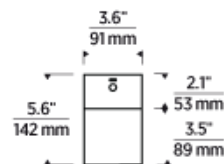

SPECIFICATIONS

PRIMARY MATERIAL	Brass
SHADE MATERIAL	Crystal
NET WEIGHT	5 lbs
HEIGHT	5.6in
WIDTH	3.6in
LENGTH	3.6in
WET LISTED	
DAMP LISTED	
DRY LISTED	
GENERAL LISTING	ETL Listed
INCLUDES	

LAMPING SPECIFICATIONS