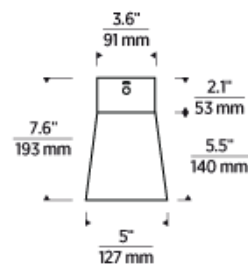

SPECIFICATIONS

PRIMARY MATERIAL	Brass
SHADE MATERIAL	Crystal
NET WEIGHT	9 lbs
HEIGHT	7.6in
WIDTH	5in
LENGTH	5in
WET LISTED	
DAMP LISTED	
DRY LISTED	
GENERAL LISTING	ETL Listed
INCLUDES	

LAMPING SPECIFICATIONS