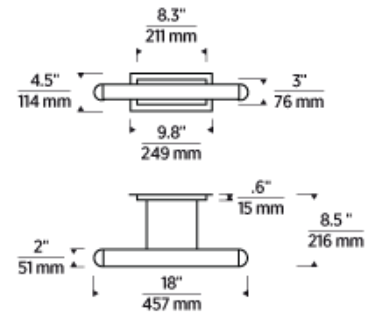

AGRA 18 PICTURE LIGHT

VISUAL COMFORT & Co.

PRODUCT FEATURES

- Simplistic design with no visible hardware or seams
- Head can pivot 90° up or down.
- The LED Driver is housed within the junction box for this product
- This item is made of natural brass. It is a living finish that will patina and warm with age which adds richness. If it gets an uneven patina or spots, a brass cleaner can restore the finish.
- Modern finishes available

SPECIFICATIONS

PRIMARY MATERIAL	Brass
SHADE MATERIAL	
NET WEIGHT	7 lbs
HEIGHT	4.5in
WIDTH	8.5in
LENGTH	18in
MIN. EXTENSION FROM WALL	
WET LISTED	
DAMP LISTED	
DRY LISTED	
GENERAL LISTING	ETL Listed
ADA COMPLIANT	
INCLUDES	