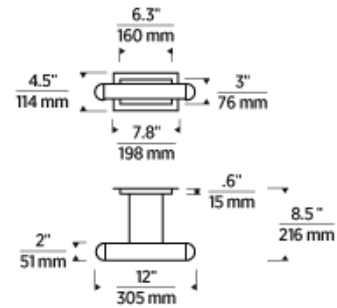

AGRA 12 PICTURE LIGHT

VISUAL COMFORT & Co.

PRODUCT FEATURES

- Simplistic design with no visible hardware or seams
- Head can pivot 90° up or down.
- The LED Driver is housed within the junction box for this product
- This item is made of natural brass. It is a living finish that will patina and warm with age which adds richness. If it gets an uneven patina or spots, a brass cleaner can restore the finish.
- Modern finishes available

SPECIFICATIONS

PRIMARY MATERIAL	Brass
SHADE MATERIAL	
NET WEIGHT	5.5 lbs
HEIGHT	4.5in
WIDTH	8.5in
LENGTH	12in
MIN. EXTENSION FROM WALL	
WET LISTED	
DAMP LISTED	
DRY LISTED	
GENERAL LISTING	ETL Listed
ADA COMPLIANT	
INCLUDES	

LAMPING SPECIFICATIONS

	LED LAMP	INTEGRATED LED	NON LED	NO LAMP
DELIVERED LUMENS		375		
WATTS		8		
MAX WATTAGE PER BULB		8W		
		120V-277V 0-10, ELV, TRIAC		
CCT		2700K		
CRI		90 CRI		
LED LIFETIME				
L70		>50,000		
AVERAGE BULB HOURS				
FIELD SERVICEABLE LED				
LAMP BASE		Dedicated LED		
LAMP SHAPE		Dedicated LED		
LAMP INCLUDED?		True		
WARRANTY**		5 Years		