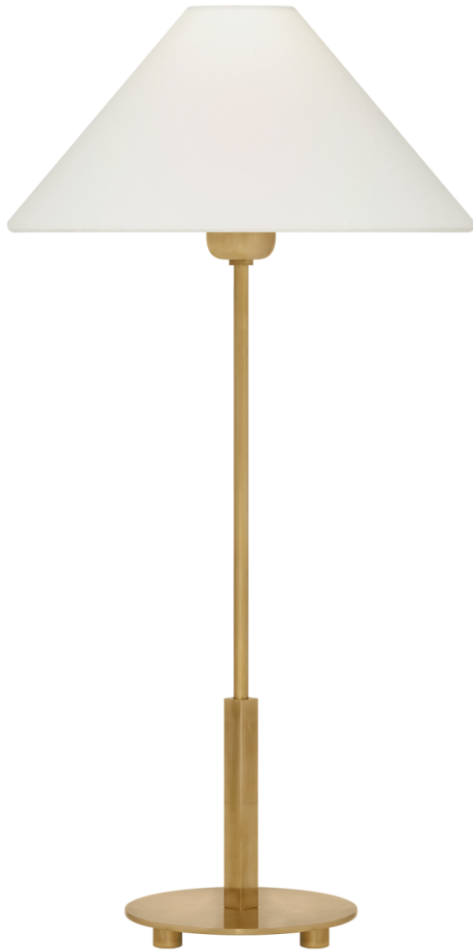

TEAR SHEET

Hackney 24" Cordless Buffet Lamp

Item # SP 3021HAB-L-CL

Designer: J. Randall Powers

Height: 23.5"

Width: 11.5"

Base: 6" Round

Finishes: BZ, HAB, PN

Shade Treatments: L

Shade Details: 3" x 11.5" x 7"

Lightsource: Rechargeable LED w/ Touch Dimmer

Wattage: 2w (60 - 250lm)

Weight: 4 Pounds