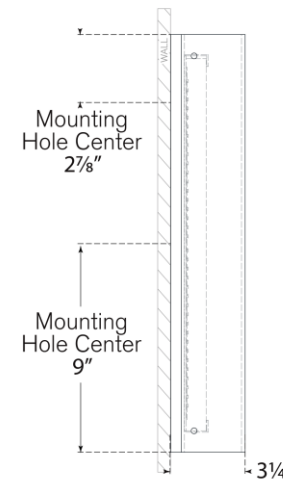

TEAR SHEET

Penhold 18" Bath Light

Item # BBL 2200BZ-WG

Designer: Barbara Barry

Height: 18"

Width: 3.25"

Extension: 3.25"

Backplate: 3" x 18" Rectangle

Finishes: BZ, PN, SB

Glass Options: WG

Lightsource: Dedicated LED

Wattage: 12w (1400lm)

Weight: 5 Pounds

Note: UL Only | Requires Smaller Outlet Box

Top View

Side View