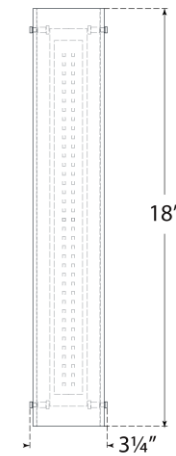

TEAR SHEET

Penhold 18" Bath Light

Item # BBL 2200BZ-WG

Designer: Barbara Barry

Height: 18"

Width: 3.25"

Extension: 3.25"

Backplate: 3" x 18" Rectangle

Finishes: BZ, PN, SB

Glass Options: WG

Lightsource: Dedicated LED

Wattage: 12w (1400lm)

Weight: 5 Pounds

Note: UL Only | Requires Smaller Outlet Box

Top View

Side View

Front View