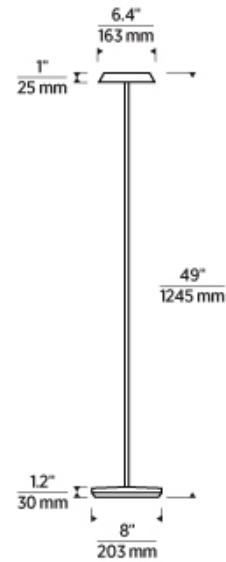

SPECIFICATIONS

PRIMARY MATERIAL	Aluminum or Brass
SHADE MATERIAL	Aluminum or Brass
NET WEIGHT	4 lbs
HEIGHT	49in
WIDTH	8in
LENGTH	8in
WET LISTED	
DAMP LISTED	
DRY LISTED	
GENERAL LISTING	ETL Listed
INCLUDES	