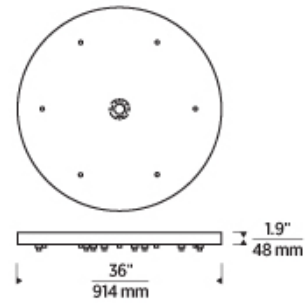

LAMPING

When installing pendants on the same plane, diameter should not exceed 7.5".

Polished Nickel

Polished Nickel

Hand Rubbed
Antique Brass

Nightshade Black

ORDERING INFORMATION

SLCH577 FINISH

SPECIFICATIONS

PRIMARY MATERIAL	Brass
SHADE MATERIAL	
NET WEIGHT	64 lbs
HEIGHT	1.9in
WIDTH	36in
LENGTH	36in
UP LIGHT / DOWN LIGHT / BOTH?	
WET LISTED	
DAMP LISTED	
DRY LISTED	
MIN. HANGING HEIGHT	
MAX HANGING HEIGHT	
TOTAL CORD LENGTH	
TOTAL STEM LENGTH	
STEM QTY	
SLOPED CEILING ADAPTABLE?	Yes 45° Max
GENERAL LISTING	ETL Listed
INCLUDES	