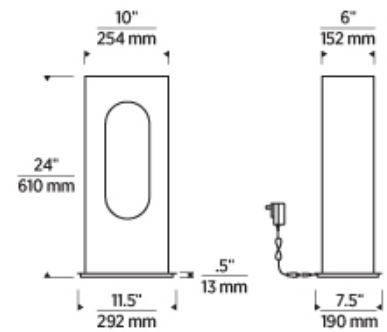

## SPECIFICATIONS

PRIMARY MATERIAL	Brass
SHADE MATERIAL	Brass
NET WEIGHT	22 lbs
HEIGHT	24in
WIDTH	7.5in
LENGTH	11.5in
WET LISTED	
DAMP LISTED	
DRY LISTED	
GENERAL LISTING	ETL Listed
INCLUDES	