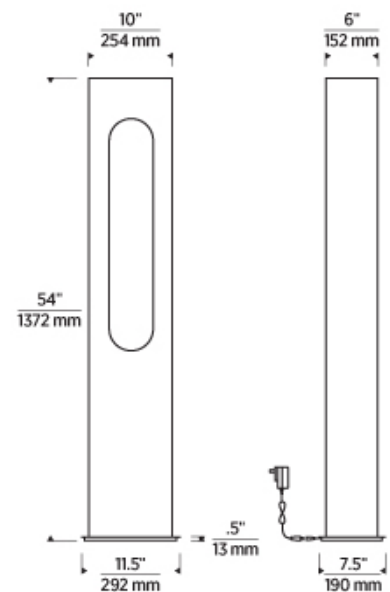

## SPECIFICATIONS

|                  |            |
|------------------|------------|
| PRIMARY MATERIAL | Brass      |
| SHADE MATERIAL   | Brass      |
| NET WEIGHT       | 36 lbs     |
| HEIGHT           | 54in       |
| WIDTH            | 7.5in      |
| LENGTH           | 11.5in     |
| WET LISTED       |            |
| DAMP LISTED      |            |
| DRY LISTED       |            |
| GENERAL LISTING  | ETL Listed |
| INCLUDES         |            |