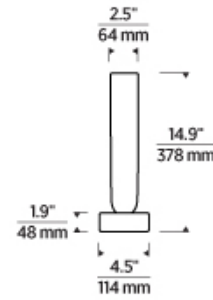

## SPECIFICATIONS

PRIMARY MATERIAL	Marble
SHADE MATERIAL	Glass
NET WEIGHT	4 lbs
HEIGHT	14.9in
WIDTH	4.5in
LENGTH	4.5in
WET LISTED	
DAMP LISTED	
DRY LISTED	
GENERAL LISTING	ETL Listed
INCLUDES	