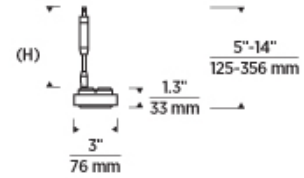

700 _____ BRM _____

JOB NAME _____

NOTES _____

SPECIFICATIONS

PRIMARY MATERIAL	Metal
SHADE MATERIAL	
NET WEIGHT	0.79 lbs
HEIGHT	1.3in
WIDTH	3in
LENGTH	3in
BEAM SPREAD	
UP LIGHT / DOWN LIGHT / BOTH?	
WET LISTED	
DAMP LISTED	
DRY LISTED	
MIN. HANGING HEIGHT	4.8in
MAX HANGING HEIGHT	13.8in
TOTAL CORD LENGTH	
SLOPED CEILING ADAPTABLE?	No
GENERAL LISTING	ETL Listed
INCLUDES	

LAMPING SPECIFICATIONS

	LED LAMP	INTEGRATED LED	NON LED	NO LAMP
DELIVERED LUMENS	6475			
WATTS	9.2			
MAX WATTAGE PER BULB	9.2W			
	12V ELV 120V ELV			
CCT	Clear, Transparent Smoke : 2700K Clear, Transparent Smoke : 3000K			
CRI	90 CRI			
LED LIFETIME				
L70	>50000			
AVERAGE BULB HOURS	50000			
FIELD SERVICEABLE LED				
LAMP BASE	Integrated LED			
LAMP SHAPE	Integrated LED			
LAMP INCLUDED?	True			
WARRANTY**	5 Years			