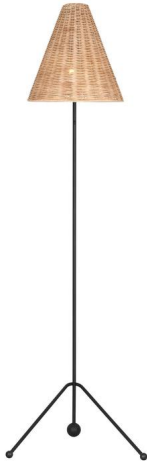

VISUAL COMFORT & Co.

AET1171AIBRTN1: Medium Floor Lamp with Blonde Rattan Shade

Dimensions:

Length: 21.38"
Width: 18.38"
Height: 58.62"

Wire: 96" (color;Black)
Switch Type: Pull Chain
Switch Location: At Socket
Connection: Plug Into Box
Watts: 9
Lumens: 800
Bulb Temp: 3000 °K

Bulbs:

1 - LEDE26 Medium A19 9.0w Max. 120v included
0 - E26 Medium A19 60.0w Max. 120v Not included

Features:

- LED Bulbs are an efficient, versatile and durable light source that deliver exceptional performance.
- Meets Title 24 energy efficiency standards
- Title 24 compliant when used with included Joint Appendix (JA8) approved lamp.

Material List:

1 Body - Steel - Aged Iron

Safety Listing:

Safety Listed for Dry Locations

Instruction Sheets:

Collection: Gustav

UPC #:014817645699

Finish: Aged Iron (AI)

Shade / Glass / Diffuser Details:

Part	Material	Finish	Quantity	Item Number	Length	Width	Height	Diameter	Fitter Diameter	Shade Top Length	Shade Top Width	Shade Top Diameter
Shade	Rattan	Blonde Rattan	1				12.88	12.62				3.5