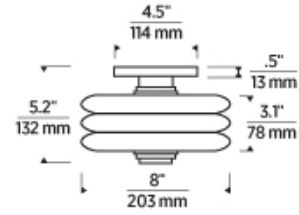

## SPECIFICATIONS

PRIMARY MATERIAL	Brass
SHADE MATERIAL	Crystal
NET WEIGHT	22 lbs
HEIGHT	5.2in
WIDTH	8in
LENGTH	8in
UP LIGHT / DOWN LIGHT / BOTH?	
WET LISTED	
DAMP LISTED	
DRY LISTED	
WALL / CEILING MOUNT	
GENERAL LISTING	ETL Listed
INCLUDES	