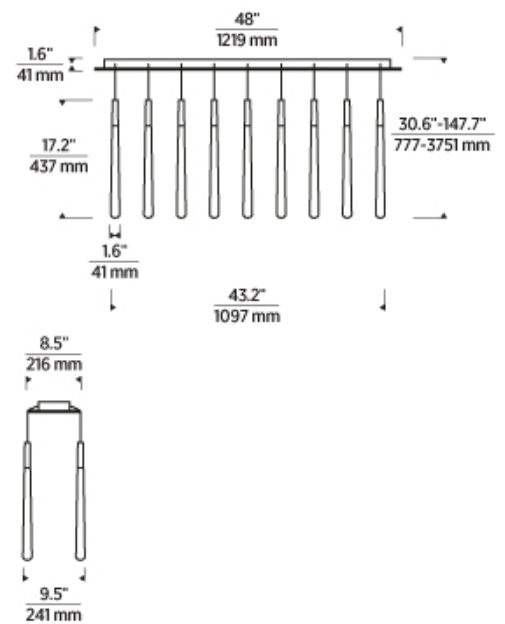

Nightshade Black

Natural Brass

LAMPING

Includes 120V or 277V 115.2 watts, 4950 delivered lumens, 3000K LED module. Dimmable with most LED compatible ELV and TRIAC dimmers. 277V dimmable with 0-10V dimmers. Ships with 9 feet of field-cutttable matte black cord. Can be installed on a sloped ceiling up to 45° when swag hooks are used.

ORDERING INFORMATION

700TRSPPYLC SHAPE OR SIZE	FINISH	LAMP	VOLTAGE
18 LIGHT 18T	NB NATURAL BRASS B NIGHTSHADE BLACK	-LED INTEGRATED LED 90 CRI 3000K	120 120V 277 277V

700TRSPPYLC _____

JOB NAME _____

NOTES _____

PYLON CRYSTAL 18 LIGHT CHANDELIER

VISUAL COMFORT & Co.

SPECIFICATIONS

PRIMARY MATERIAL	Aluminum or Brass
SHADE MATERIAL	Crystal
NET WEIGHT	65 lbs
HEIGHT	17.2in
WIDTH	9.5in
LENGTH	43.2in
UP LIGHT / DOWN LIGHT / BOTH?	
WET LISTED	
DAMP LISTED	
DRY LISTED	
MIN. HANGING HEIGHT	30.6in
MAX HANGING HEIGHT	108.2in
TOTAL CORD LENGTH	108in
TOTAL STEM LENGTH	
STEM QTY	
SLOPED CEILING ADAPTABLE?	N/A
GENERAL LISTING	ETL Listed
INCLUDES	