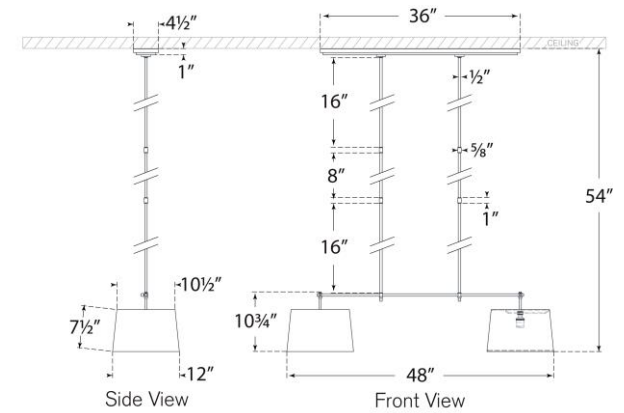

TEAR SHEET

Bryant Medium Billiard

Item # TOB 5047BZ/HAB-L

Designer: Thomas O'Brien

O/A Height: 54"

Fixture Height: 10.75"

Min. Custom Height: 17.25"

Width: 12" x 48"

Canopy: 4.5" x 36" Rectangle

Finishes: AN, BZ, BZ/HAB, HAB, PN

Shade Treatments: L

Shade Details: 10.5" x 12" x 7.5"

Socket: 2 - E26 Keyless

Wattage: 2 - 15 LED A19

Weight: 17 Pounds

Bottom View