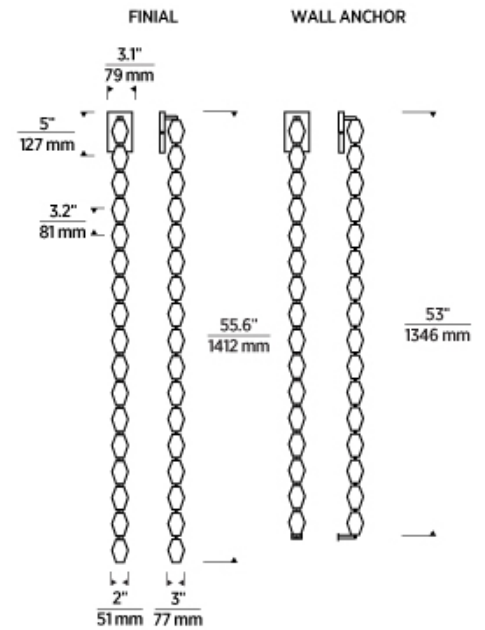

ORDERING INFORMATION

700WSCLR	SHAPE OR SIZE	FINISH	LAMP
	53 53	BZ DARK BRONZE	-LED927 INTEGRATED LED 90 CRI 2700K 120V-277V UNIVERSAL
		NB NATURAL BRASS	-LED930 INTEGRATED LED 90 CRI 3000K 120V-277V UNIVERSAL
		N POLISHED NICKEL	

700WSCLR _____

JOB NAME _____

NOTES _____

COLLIER 53 WALL SCONCE

VISUAL COMFORT & Co.

SPECIFICATIONS

PRIMARY MATERIAL	Aluminum or Brass
SHADE MATERIAL	Crystal
NET WEIGHT	13 lbs
HEIGHT	53in
WIDTH	3in
LENGTH	3.1in
MIN. EXTENSION FROM WALL	3in
UP LIGHT / DOWN LIGHT / BOTH?	
WET LISTED	
DAMP LISTED	
DRY LISTED	
UP / DOWN	
HORIZONTAL / VERTICAL	
WALL / CEILING MOUNT	
GENERAL LISTING	ETL Listed
ADA COMPLIANT	
INCLUDES	

LAMPING SPECIFICATIONS

	LED LAMP	INTEGRATED LED	NON LED	NO LAMP
DELIVERED LUMENS		955		
WATTS		17.3		
MAX WATTAGE PER BULB		17.3W		
		Universal 120V-277V 0-10, ELV, TRIAC		
CCT		2700K 3000K		
CRI		90 CRI		
LED LIFETIME				
L70		>50000		
AVERAGE BULB HOURS				
FIELD SERVICEABLE LED				
LAMP BASE		Integrated LED		
LAMP SHAPE		Integrated LED		
LAMP INCLUDED?		True		
WARRANTY**		5 Years		